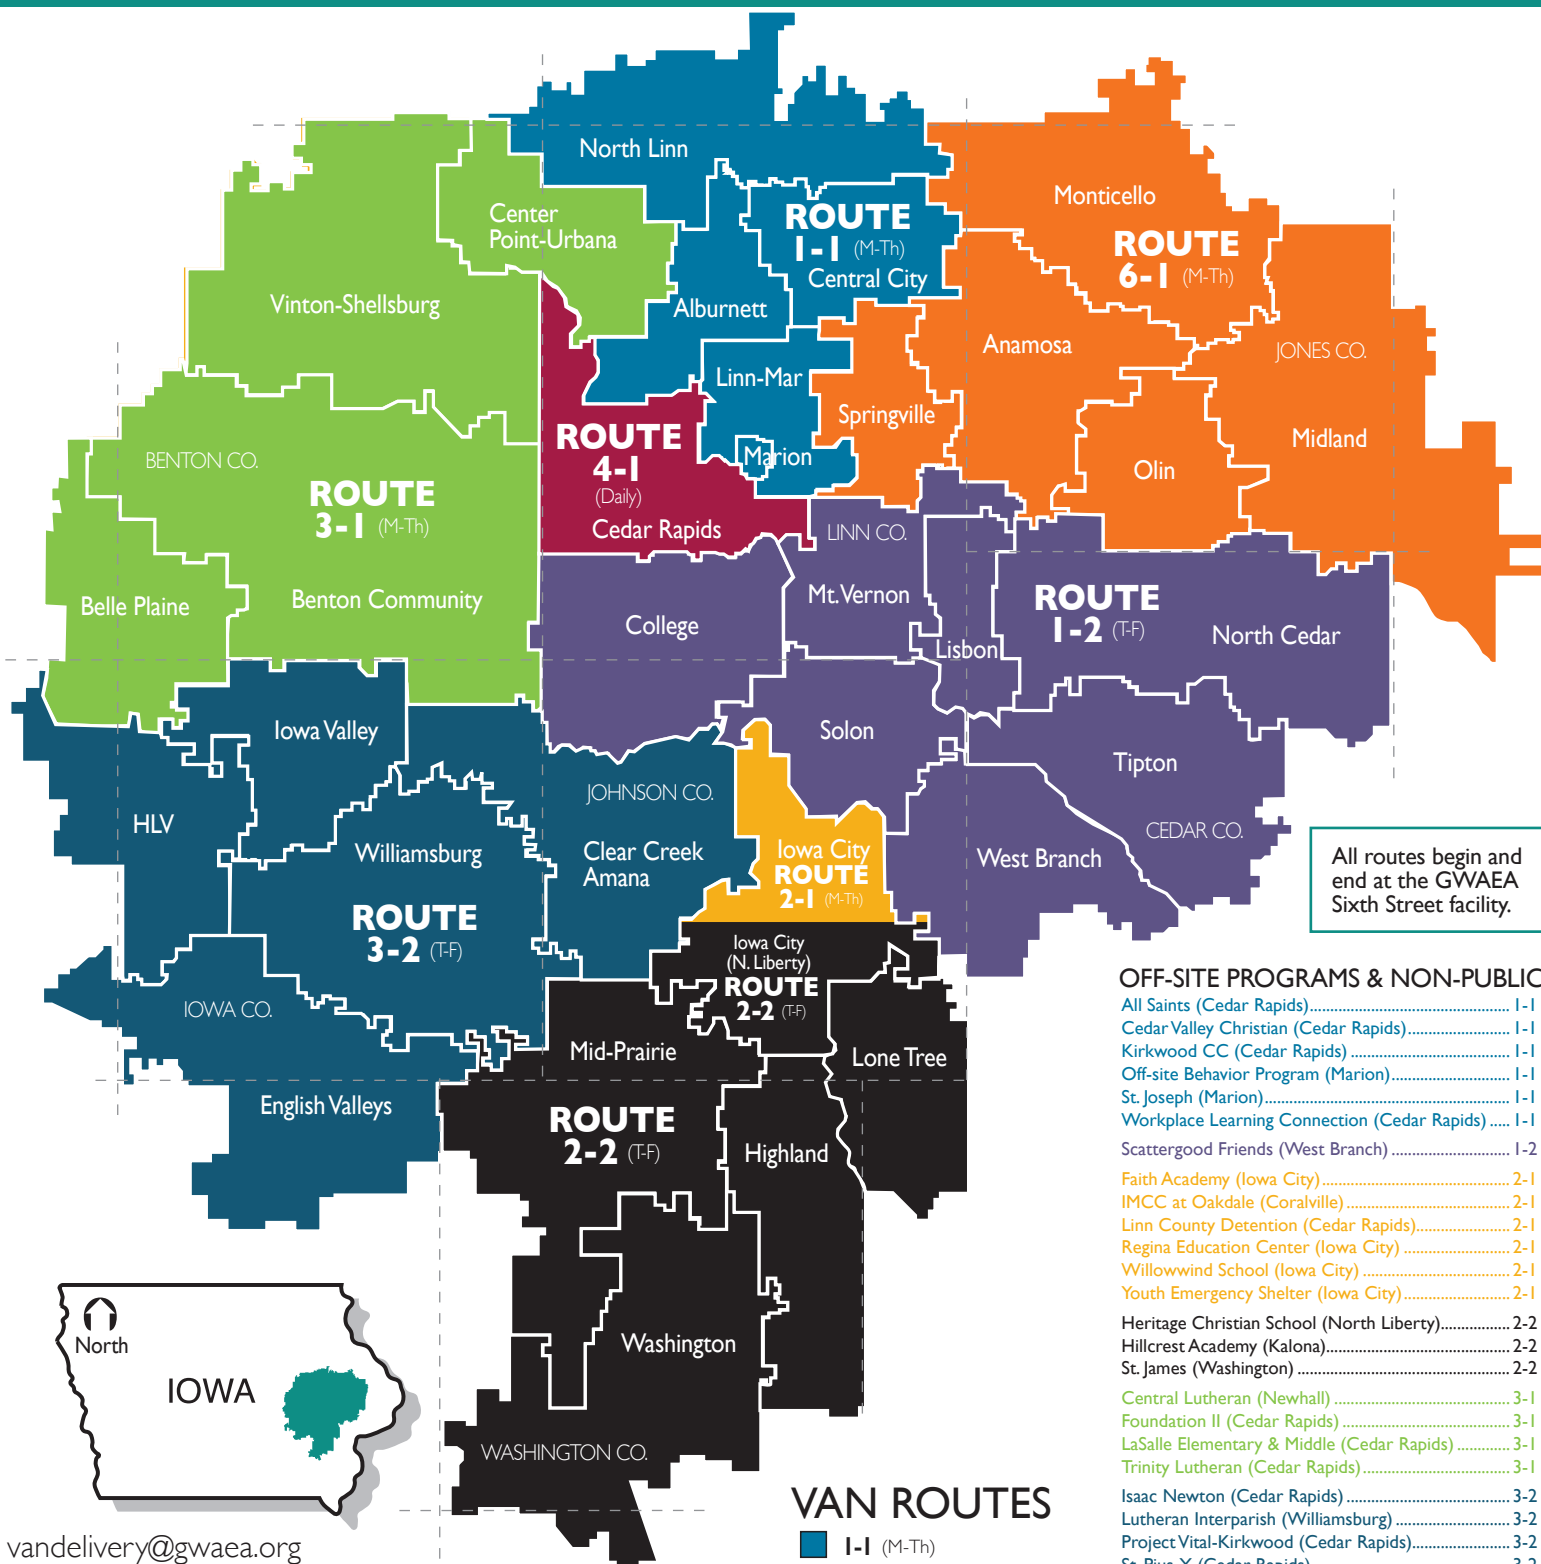

GRANT WOOD AEA VAN ROUTES

All routes begin and end at the GWAEA Sixth Street facility.

OFF-SITE PROGRAMS & NON-PUBLIC

All Saints (Cedar Rapids).....	1-1
Cedar Valley Christian (Cedar Rapids).....	1-1
Kirkwood CC (Cedar Rapids).....	1-1
Off-site Behavior Program (Marion).....	1-1
St. Joseph (Marion).....	1-1
Workplace Learning Connection (Cedar Rapids).....	1-1
Scattergood Friends (West Branch).....	1-2
Faith Academy (Iowa City).....	2-1
IMCC at Oakdale (Coralville).....	2-1
Linn County Detention (Cedar Rapids).....	2-1
Regina Education Center (Iowa City).....	2-1
Willowwind School (Iowa City).....	2-1
Youth Emergency Shelter (Iowa City).....	2-1
Heritage Christian School (North Liberty).....	2-2
Hillcrest Academy (Kalona).....	2-2
St. James (Washington).....	2-2
Central Lutheran (Newhall).....	3-1
Foundation II (Cedar Rapids).....	3-1
LaSalle Elementary & Middle (Cedar Rapids).....	3-1
Trinity Lutheran (Cedar Rapids).....	3-1
Isaac Newton (Cedar Rapids).....	3-2
Lutheran Interparish (Williamsburg).....	3-2
Project Vital-Kirkwood (Cedar Rapids).....	3-2
St. Pius X (Cedar Rapids).....	3-2
Summit Schools (Cedar Rapids).....	3-2
Xavier Catholic Schools Admin (Cedar Rapids).....	3-2
Xavier High (Cedar Rapids).....	3-2
33rd Avenue Facility - GWAEA (Daily).....	5-1
Coralville Facility - GWAEA (Daily).....	5-1
Sixth Street Facility - GWAEA (Daily).....	5-1
Anamosa Penitentiary (Anamosa).....	6-1
Bertram/Four Oaks (Cedar Rapids).....	6-1
Regis Middle (Cedar Rapids).....	6-1
Sacred Heart (Monticello).....	6-1
St. Matthew (Cedar Rapids).....	6-1
St. Patrick Catholic (Anamosa).....	6-1

VAN ROUTES

- 1-1 (M-Th)
- 1-2 (T-F)
- 2-1 (M-Th)
- 2-2 (T-F)
- 3-1 (M-Th)
- 3-2 (T-F)
- 4-1 (Daily)
- 5-1 GWAEA (Daily)
- 6-1 (M-Th)

vandelivery@gwaea.org
gwaea.org/van

SIXTH STREET FACILITY
4401 Sixth Street SW
Cedar Rapids, IA 52404

33RD AVENUE FACILITY
1120 33rd Avenue SW
Cedar Rapids, IA 52404

CORALVILLE FACILITY
2301 Oakdale Boulevard
Coralville, IA 52241

Date modified 11/21/2023