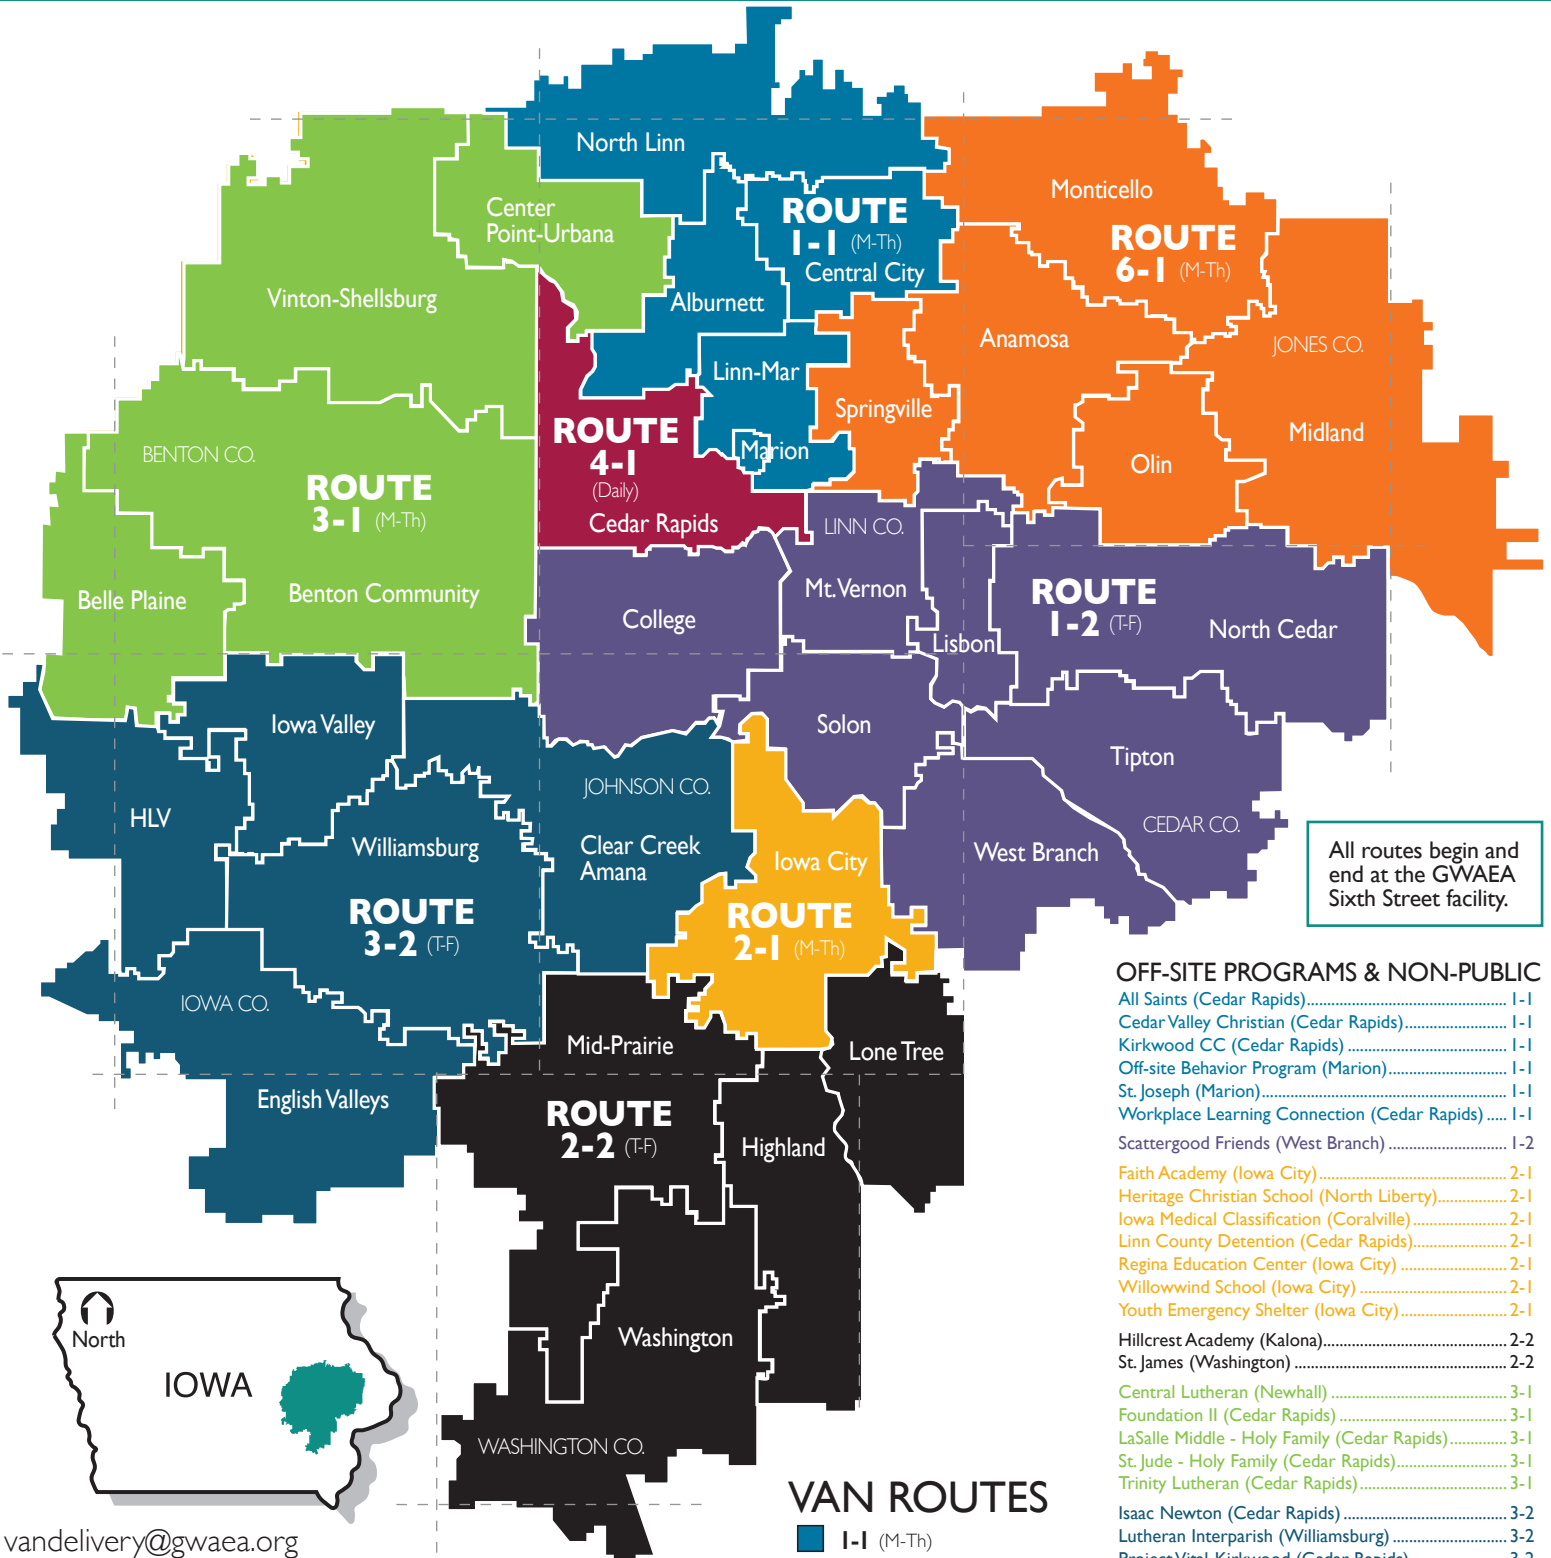

2021-2022 • GRANT WOOD AEA VAN ROUTES

All routes begin and end at the GWAEA Sixth Street facility.

OFF-SITE PROGRAMS & NON-PUBLIC

All Saints (Cedar Rapids).....	1-1
Cedar Valley Christian (Cedar Rapids).....	1-1
Kirkwood CC (Cedar Rapids).....	1-1
Off-site Behavior Program (Marion).....	1-1
St. Joseph (Marion).....	1-1
Workplace Learning Connection (Cedar Rapids).....	1-1
Scattergood Friends (West Branch).....	1-2
Faith Academy (Iowa City).....	2-1
Heritage Christian School (North Liberty).....	2-1
Iowa Medical Classification (Coralville).....	2-1
Linn County Detention (Cedar Rapids).....	2-1
Regina Education Center (Iowa City).....	2-1
Willowwind School (Iowa City).....	2-1
Youth Emergency Shelter (Iowa City).....	2-1
Hillcrest Academy (Kalona).....	2-2
St. James (Washington).....	2-2
Central Lutheran (Newhall).....	3-1
Foundation II (Cedar Rapids).....	3-1
LaSalle Middle - Holy Family (Cedar Rapids).....	3-1
St. Jude - Holy Family (Cedar Rapids).....	3-1
Trinity Lutheran (Cedar Rapids).....	3-1
Isaac Newton (Cedar Rapids).....	3-2
Lutheran Interparish (Williamsburg).....	3-2
Project Vital-Kirkwood (Cedar Rapids).....	3-2
St. Pius X (Cedar Rapids).....	3-2
Summit Schools (Cedar Rapids).....	3-2
Xavier Catholic Schools Admin (Cedar Rapids).....	3-2
Xavier High (Cedar Rapids).....	3-2
33rd Avenue Facility - GWAEA (Daily).....	5-1
Coralville Facility - GWAEA (Daily).....	5-1
Sixth Street Facility - GWAEA (Daily).....	5-1
Anamosa Penitentiary (Anamosa).....	6-1
Bertram/Four Oaks (Cedar Rapids).....	6-1
Regis Middle (Cedar Rapids).....	6-1
Sacred Heart (Monticello).....	6-1
St. Matthew (Cedar Rapids).....	6-1
St. Patrick Catholic (Anamosa).....	6-1