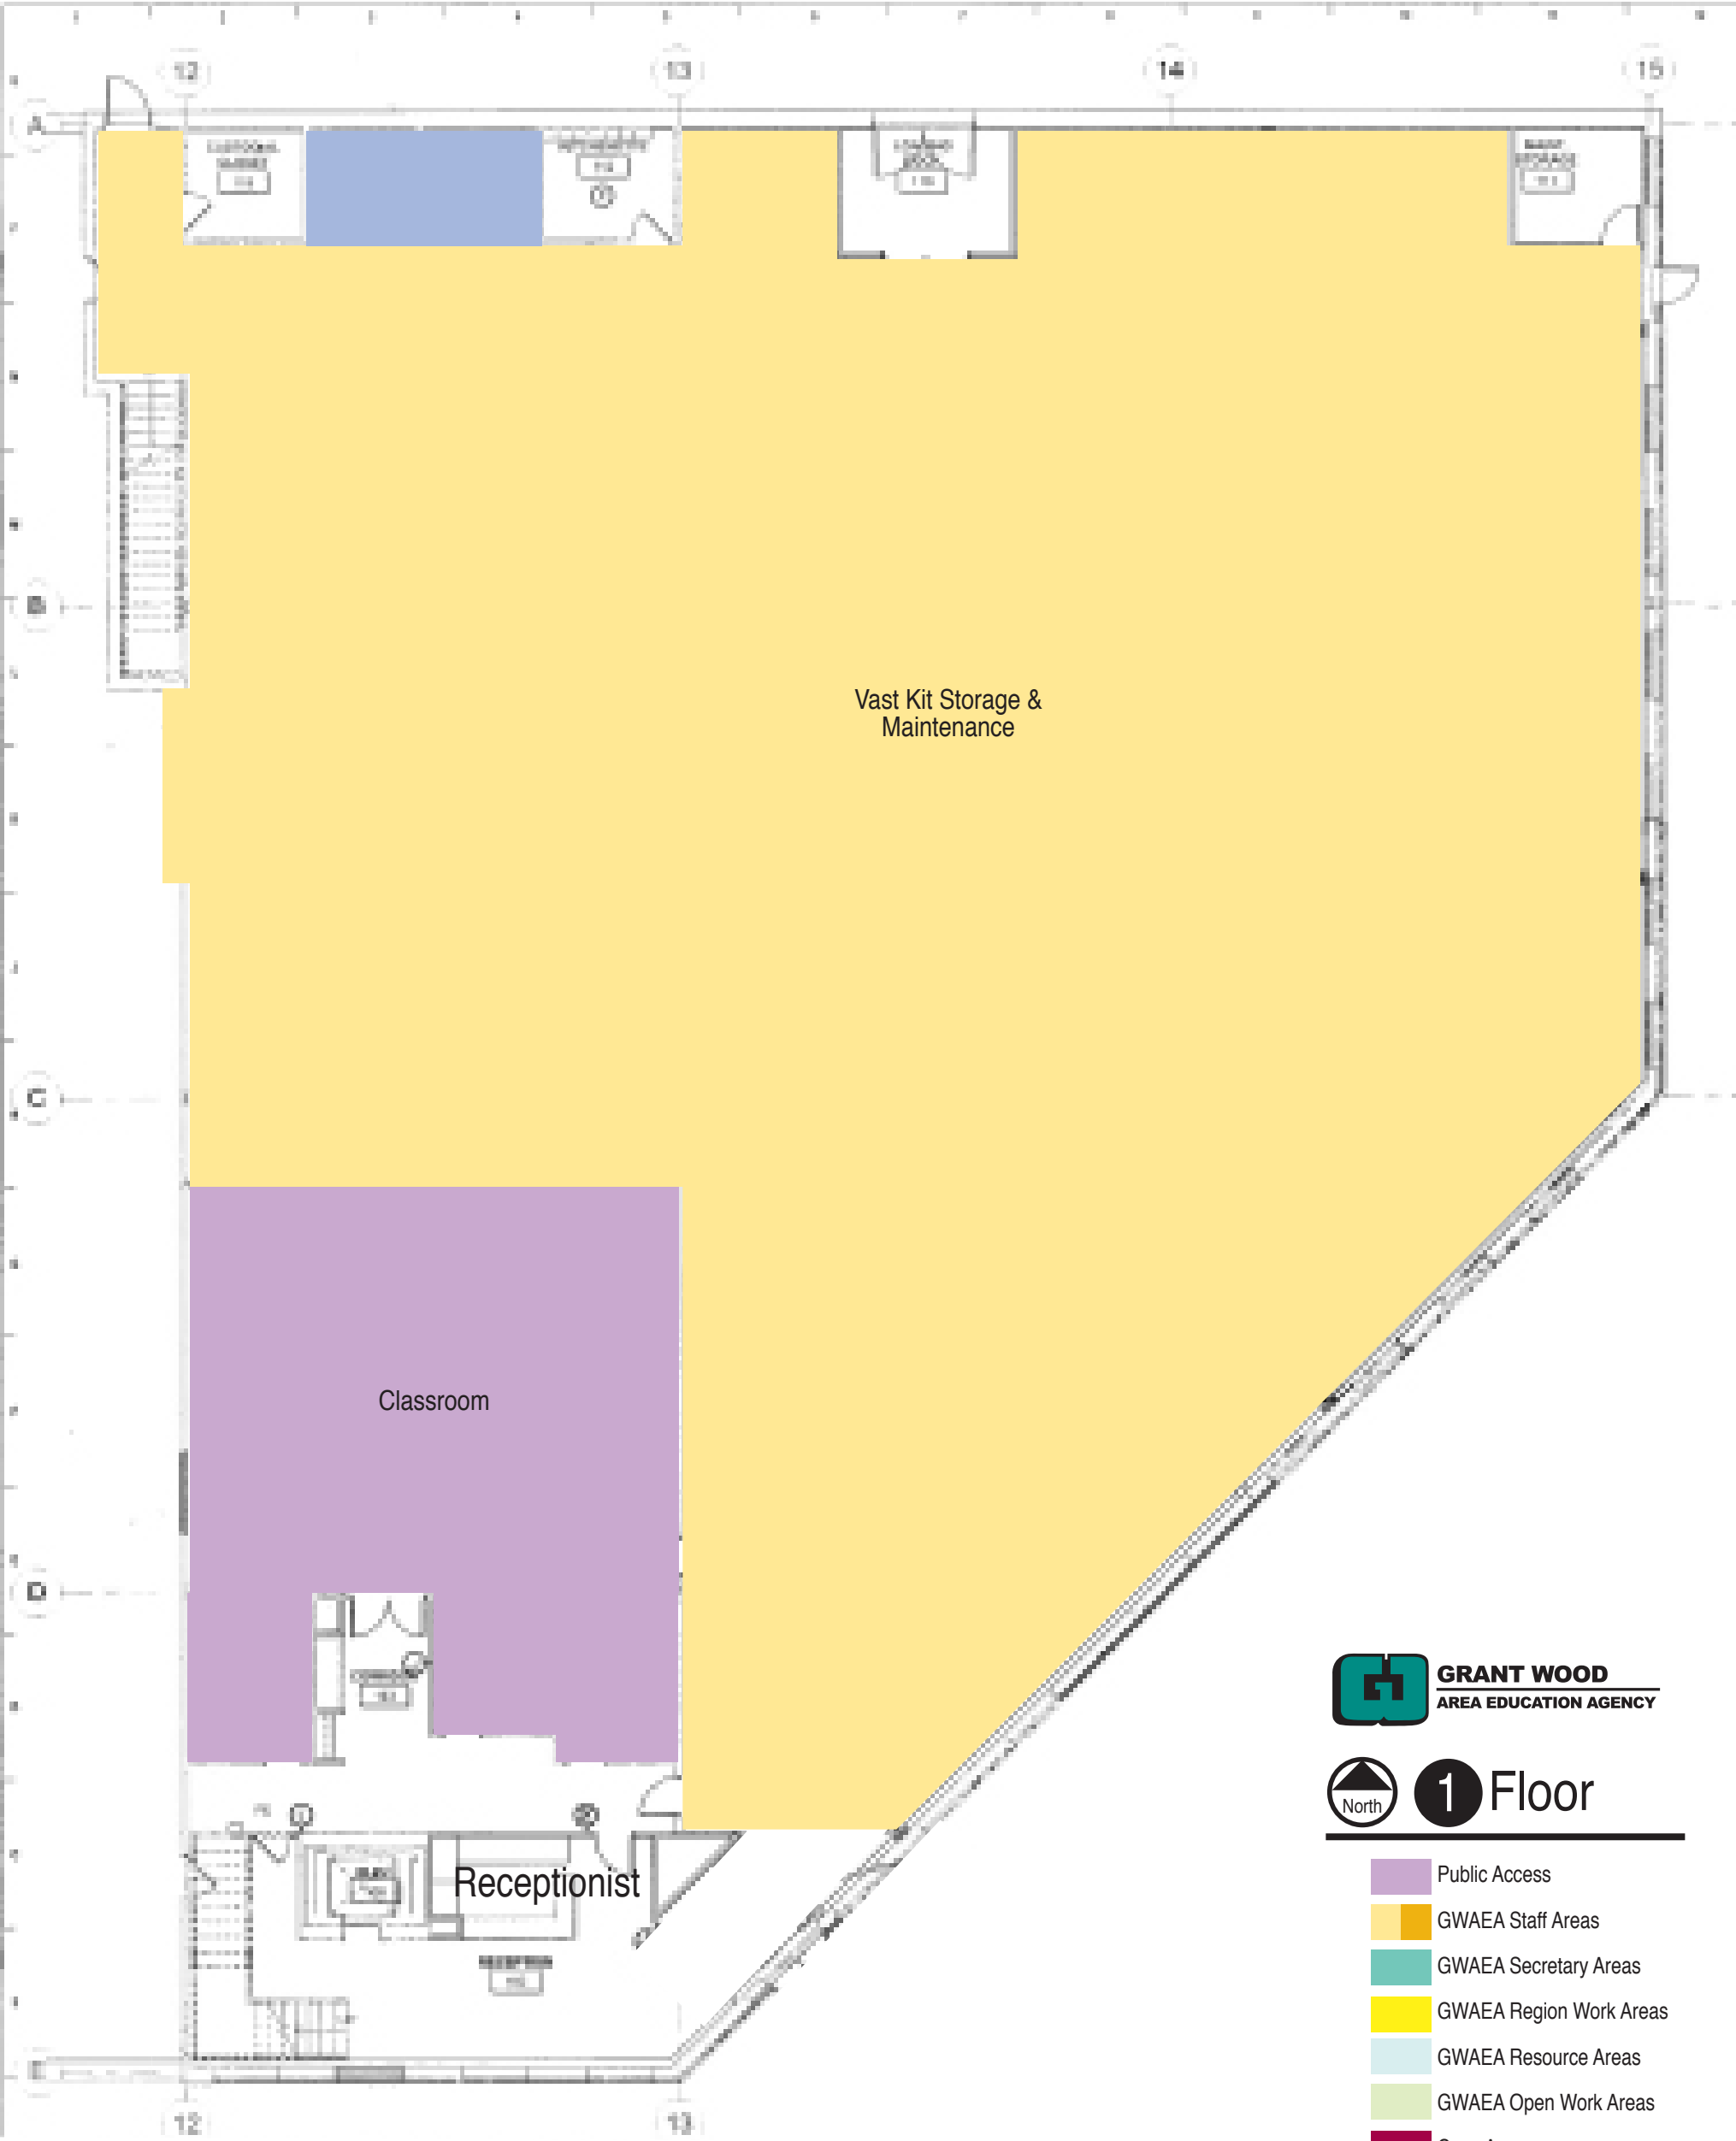

Grant Wood AEA | 33rd Avenue

North **1** Floor

- Public Access
- GWAEA Staff Areas
- GWAEA Secretary Areas
- GWAEA Region Work Areas
- GWAEA Resource Areas
- GWAEA Open Work Areas
- Copy Areas
- C Coffee
- M Microwave
- R Refrigerator

Grant Wood AEA | 33rd Avenue

North **2** Floor

- GWAEA Staff Areas
- GWAEA Secretary Areas
- GWAEA Region Work Areas
- GWAEA Resource Areas
- GWAEA Open Work Areas
- Copy Areas

- C Coffee
- M Microwave
- R Refrigerator